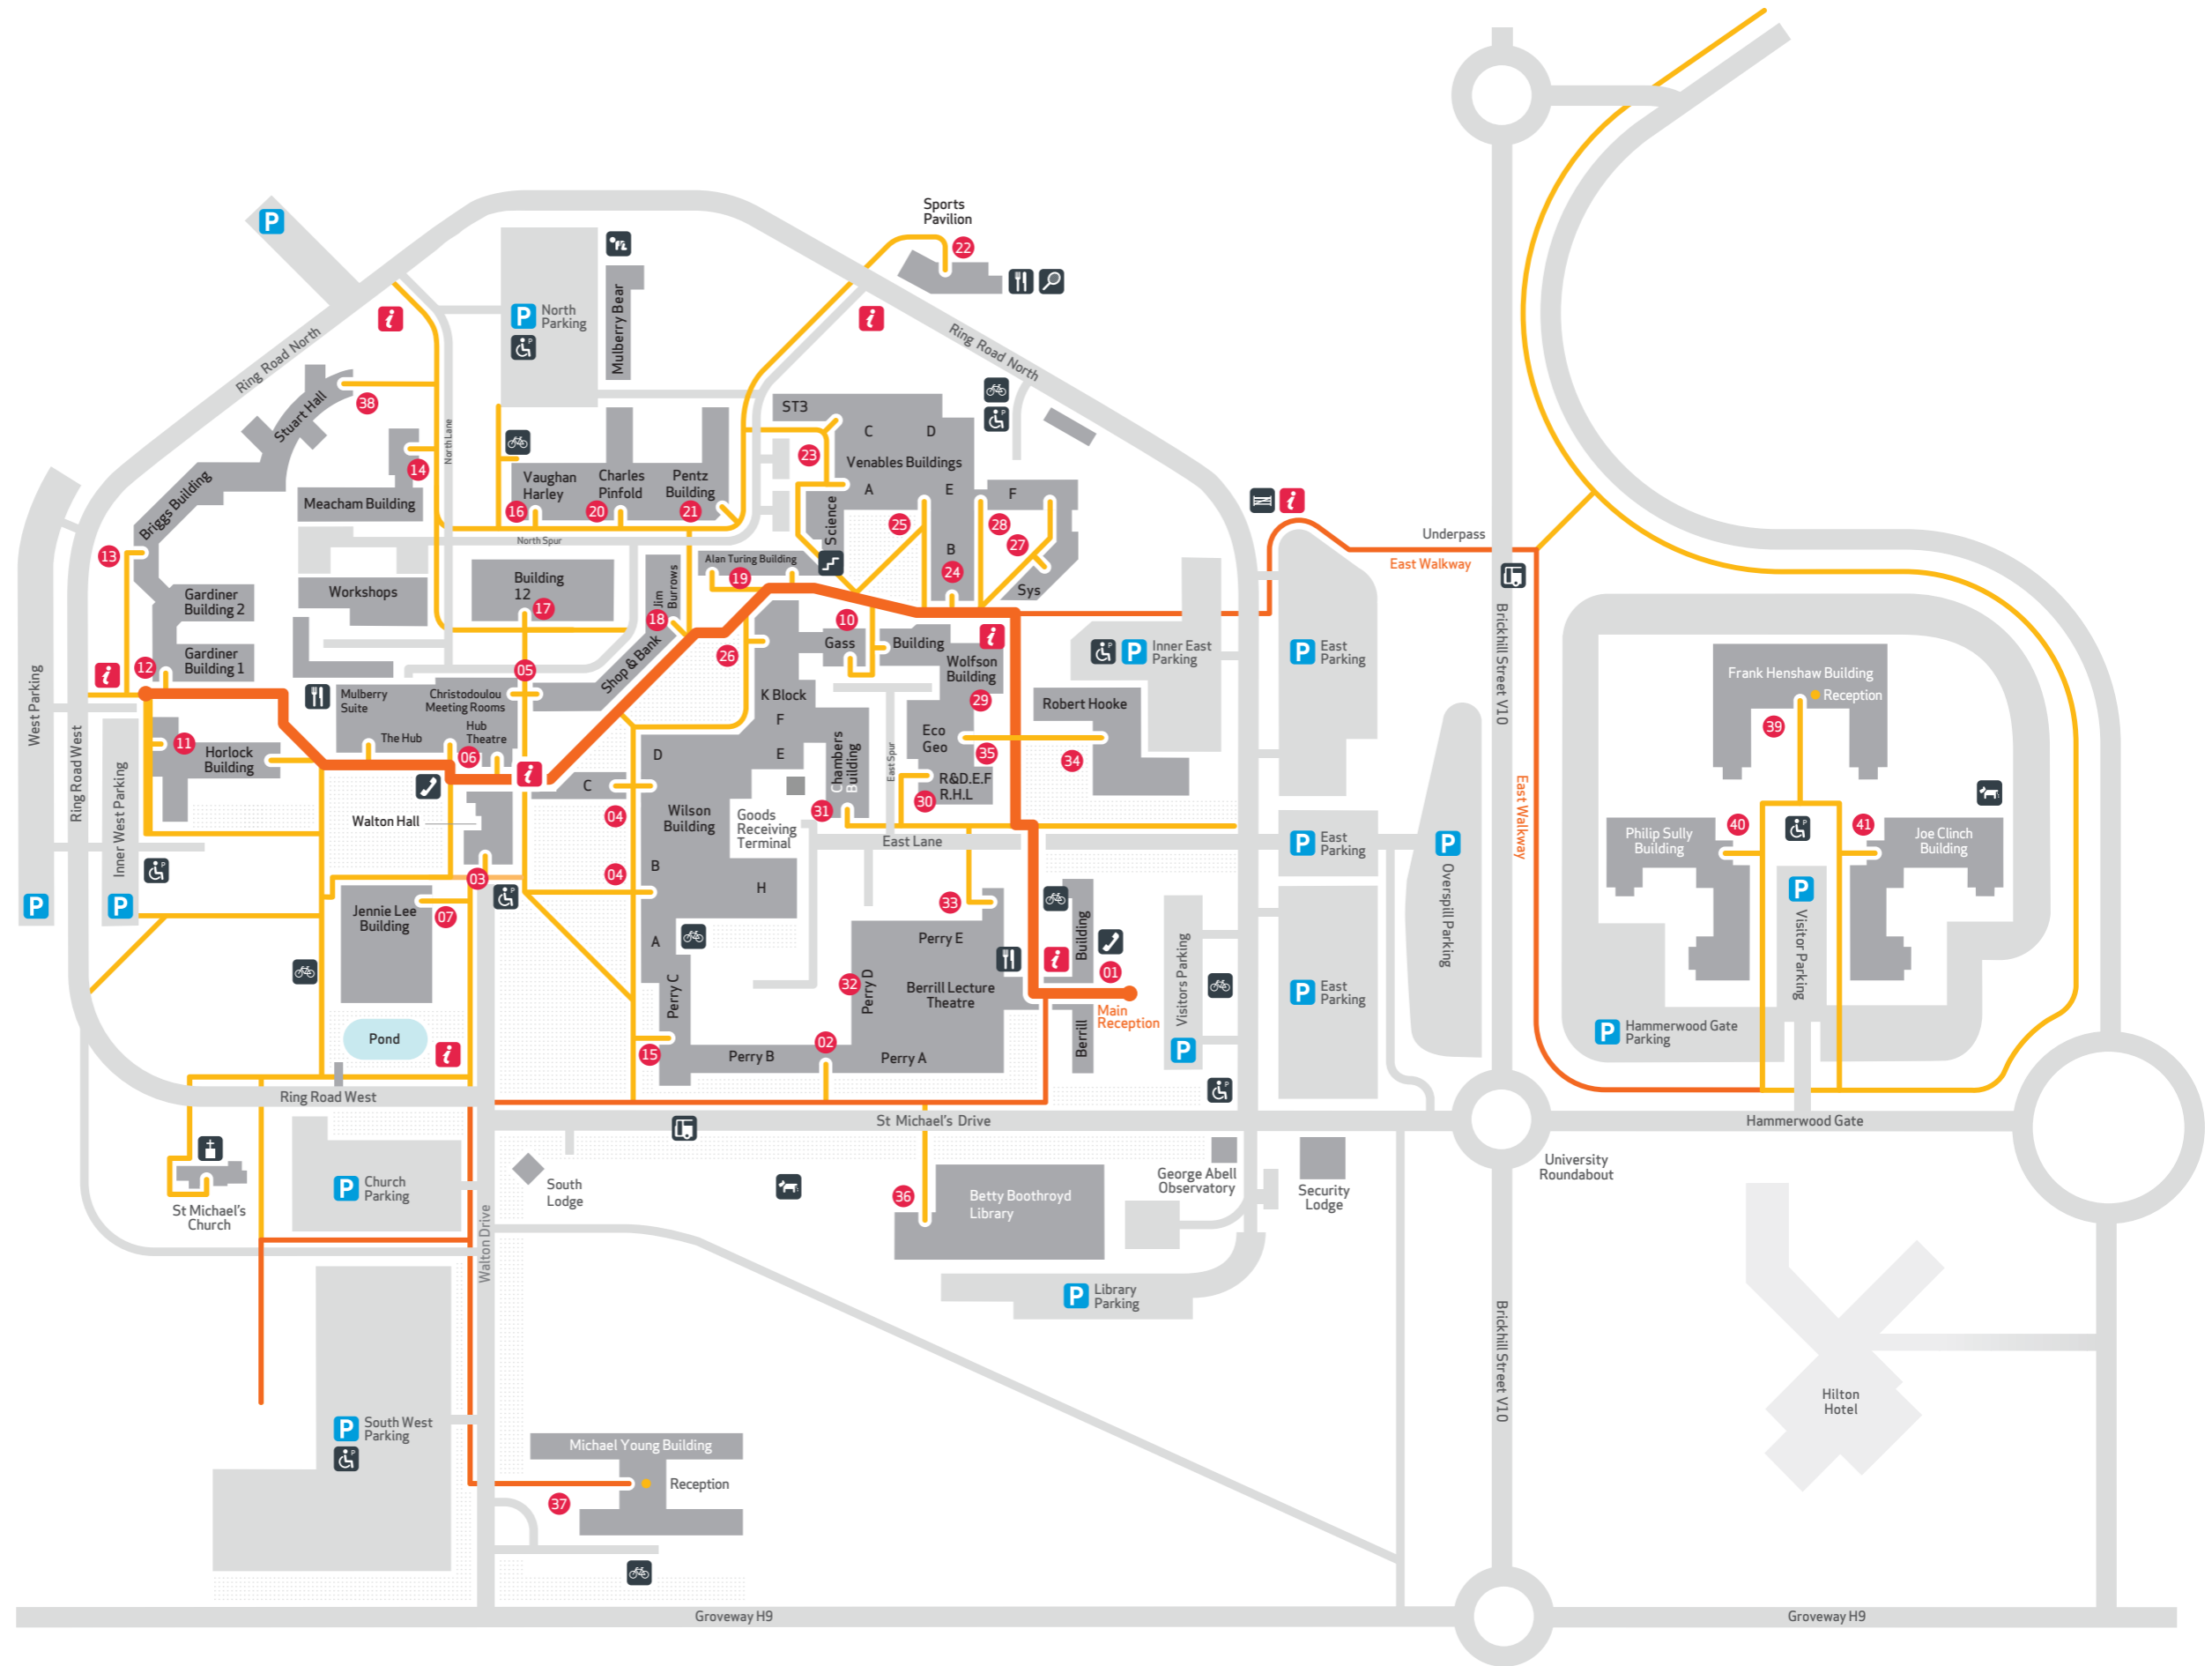

Walton Hall Campus Map

Key to Building Entrances

Alan Turing Building	19
Audio Recording Centre	39
Berrill Building	01
Berrill Lecture Theatre	01
Betty Boothroyd Library	36
Briggs Building	13
Building 12	17
Chambers Building	31
Charles Pinfold Building	20
Christodoulou Meeting Room	05
Ecosystems & Geobiology Labs.	35
Frank Henshaw Building	39
Gardiner Building 01 & 02	12
Gass Building	10
Horlock Building	11
Jennie Lee Building	07
Jim Burrows Building	18
Joe Clinch Building	41
K Block	26
Meacham Building	14
Michael Young Building	37
Pentz Building	21
Perry A	02
Perry B	02
Perry C	15
Perry D	32
Perry E	33
Philip Sully Building	40
R & D and Engineering Facility	35
Reinhold Hermann Labs.	30
Robert Hooke Building	34
Sports Pavilion	22
Stuart Hall Building	38
The Hub, Suites and Theatre	06
Vaughan Harley Building	16
Venables Entrance A & C	23
Venables Entrance B	24
Venables Entrance D	28
Venables Entrance E	25
Venables Entrance F & Systems	27
Walton Hall	03
Wilson Building	04
Wolfson Building	29

Key to Symbols

Bus Stop	Bicycle Parking	Dog Run	Public Telephones	Sports Pavilion
Car Parking	Childrens Centre	Gate	Refectory	Stairs
Car Parking for Disabled	Church	Information Points	Shop & Bank	Building Entrance

Key to Walkways

Footpath
Central Walkway