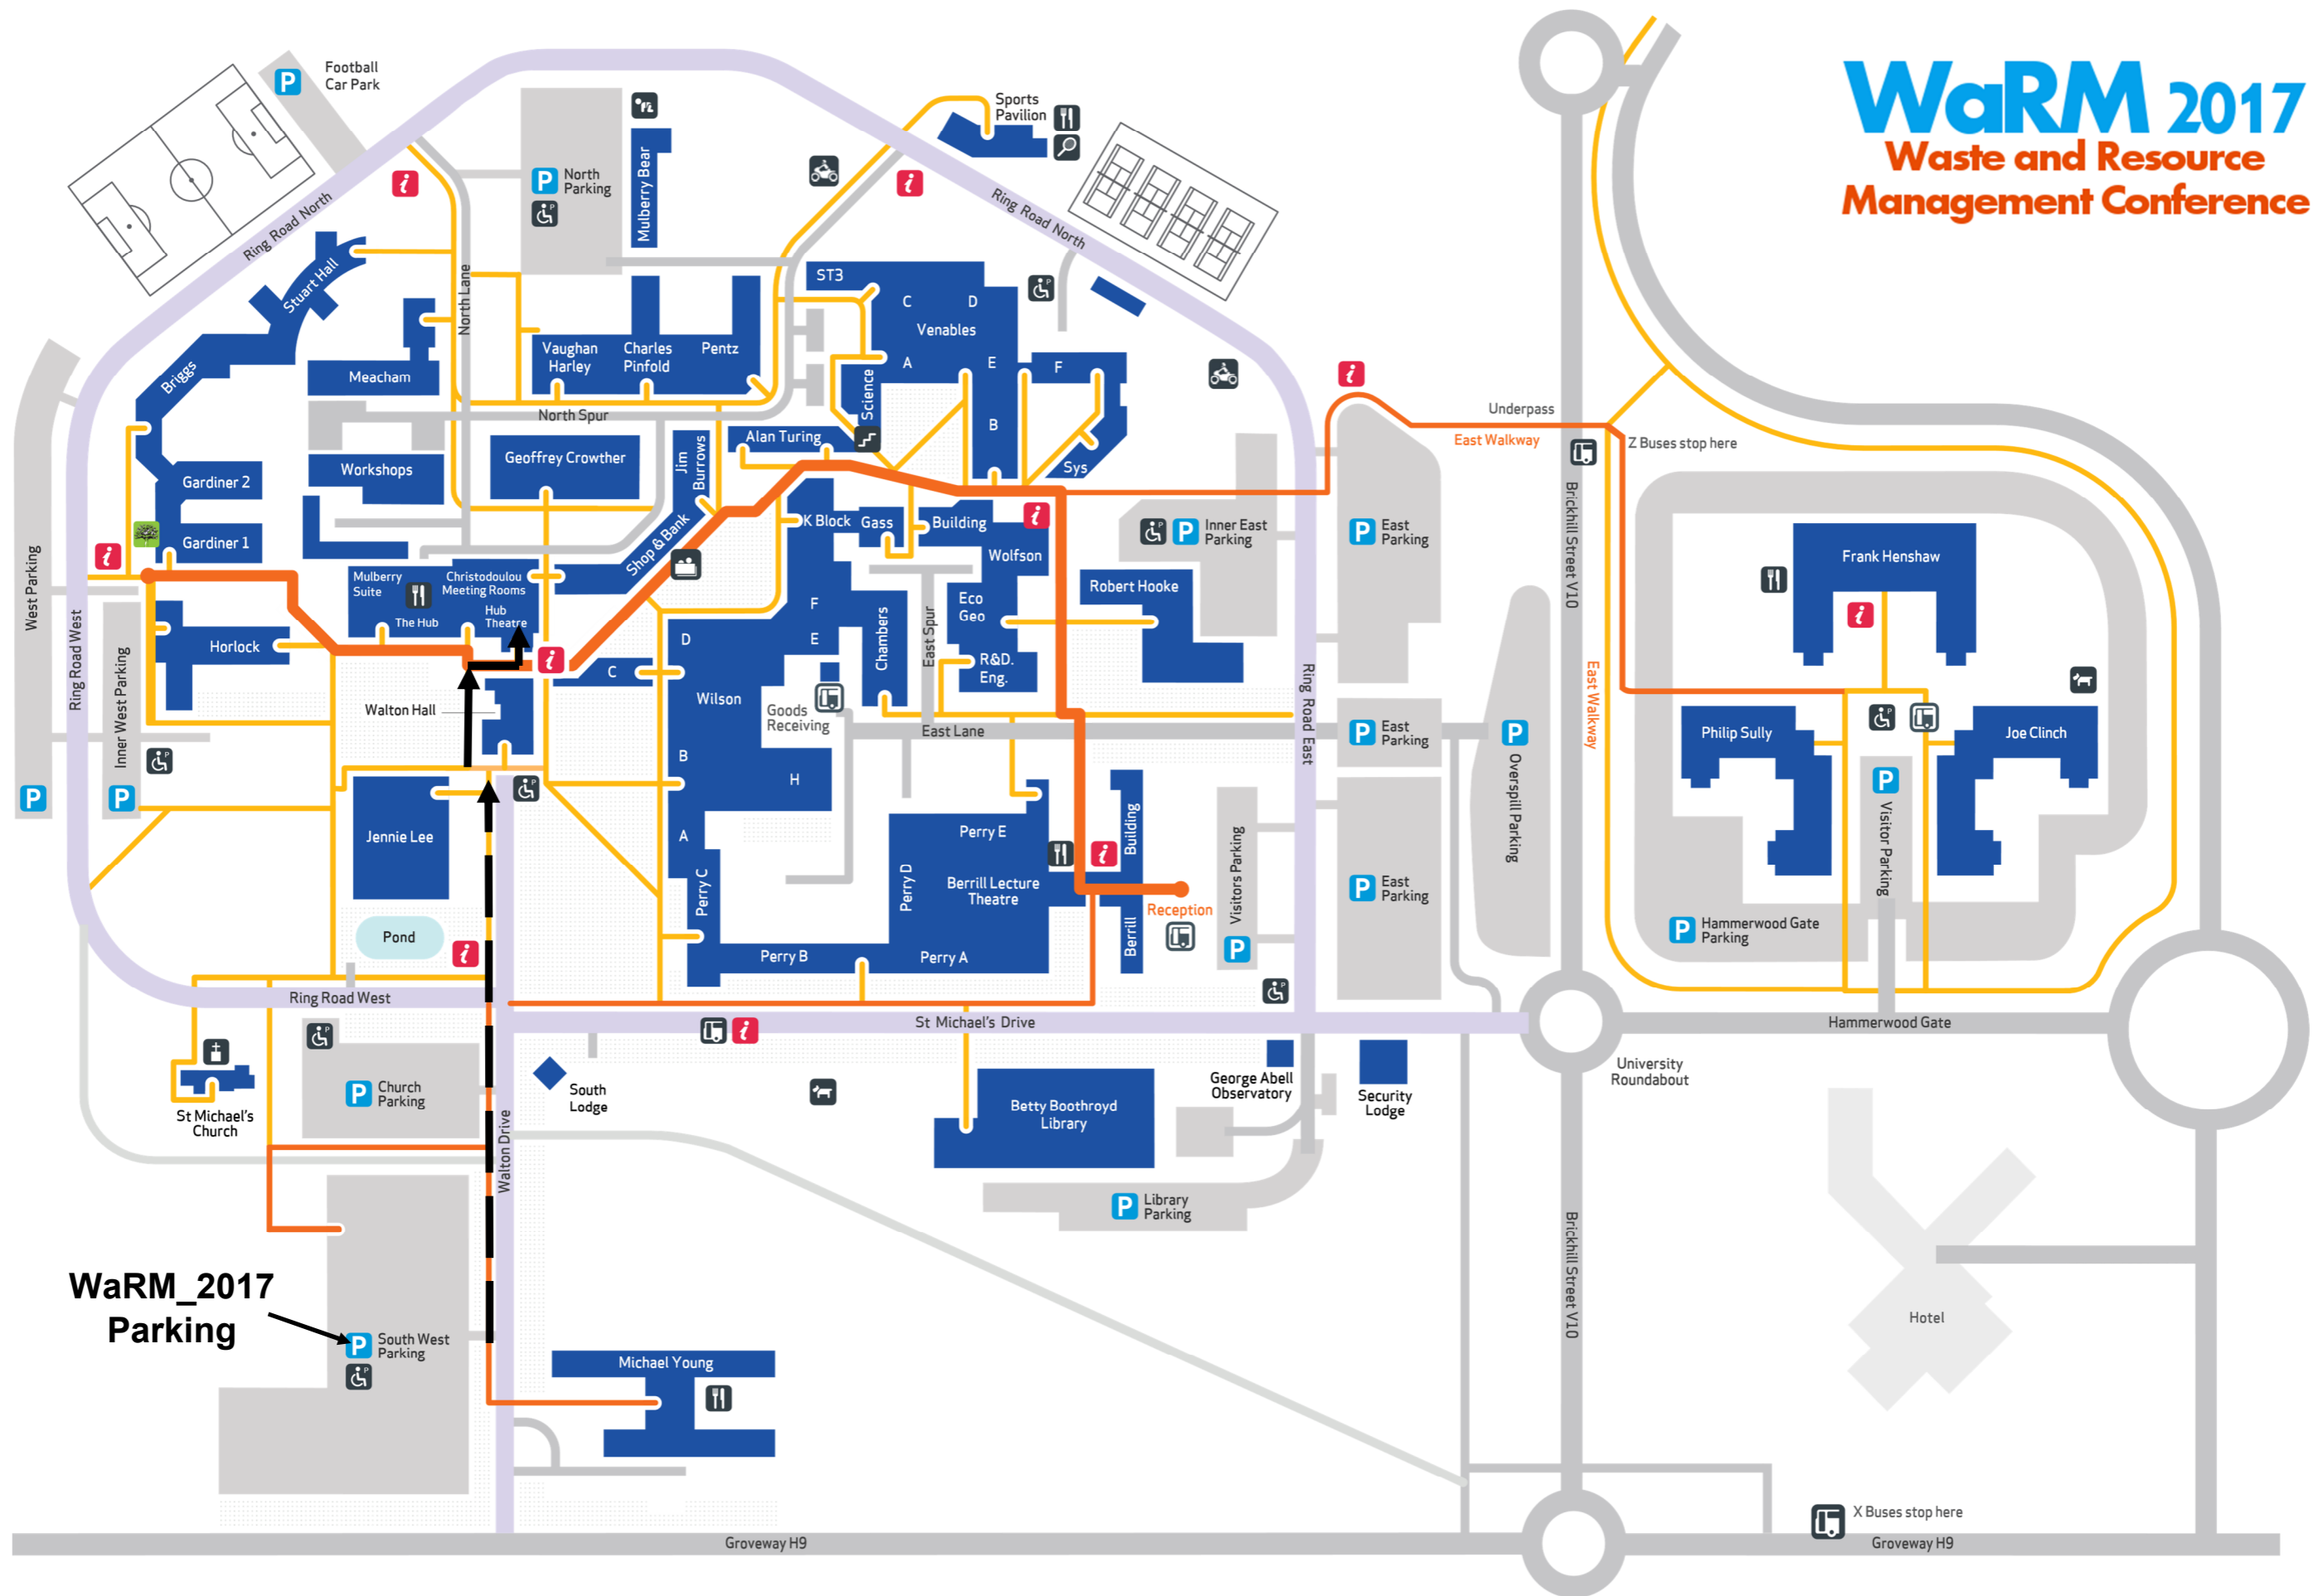

# WaRM 2017

## Waste and Resource Management Conference

**WaRM\_2017 Parking**

South West Parking

### Key to Symbols

- |   |                 |                  |                    |               |                 |                    |
|---|-----------------|------------------|--------------------|---------------|-----------------|--------------------|
| Car Parking   | Bicycle Parking | Childrens Centre | Dog Run            | Legacy Garden | Sports Pavilion | Stairs             |
| Disabled Parking  | Bus Stop        | Church           | Information Points | Refectory     | Shop & Bank     | Motorcycle Parking |
| Shuttle Bus – Free Service – Main Reception/Berrill Building, East Lane and East Campus |                 |                  |                    |               |                 |                    |

### Key to Walkways

- |                 |
|-----------------|
| Footpath        |
| Central Walkway |